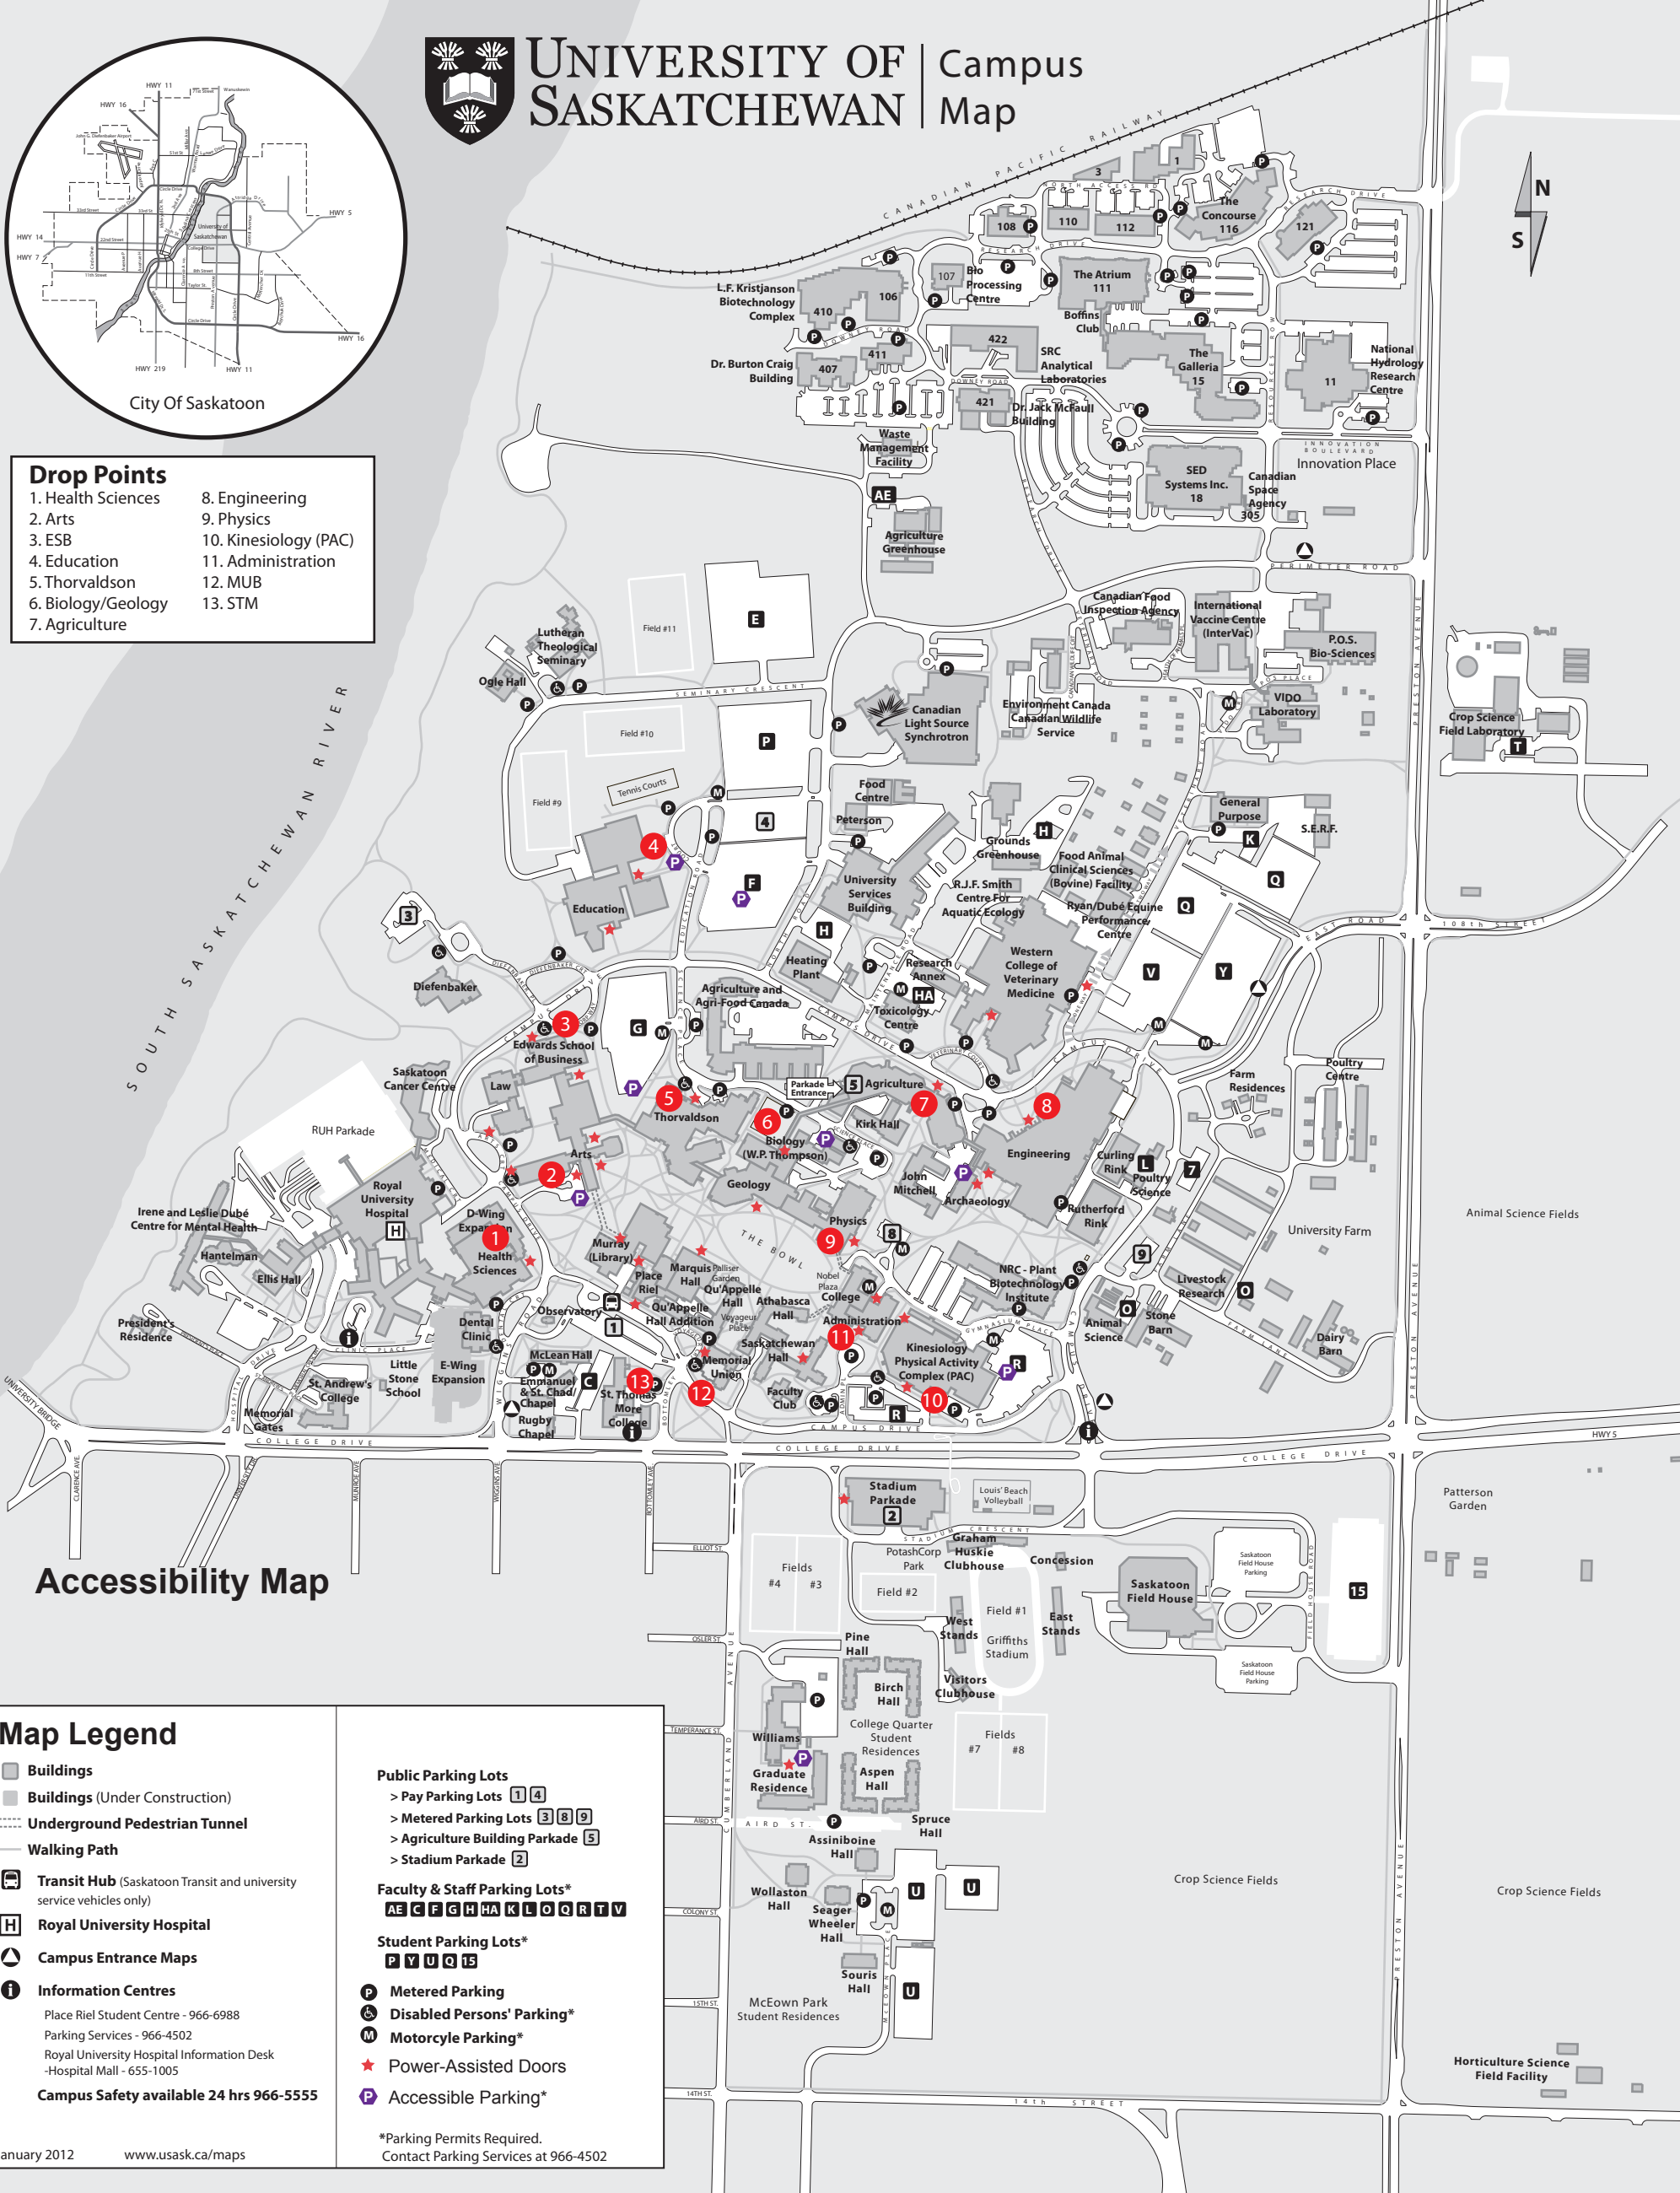

UNIVERSITY OF SASKATCHEWAN | Campus Map

City of Saskatoon

Drop Points

- | | |
|--------------------|-----------------------|
| 1. Health Sciences | 8. Engineering |
| 2. Arts | 9. Physics |
| 3. ESB | 10. Kinesiology (PAC) |
| 4. Education | 11. Administration |
| 5. Thorvaldson | 12. MUB |
| 6. Biology/Geology | 13. STM |
| 7. Agriculture | |

Accessibility Map

Map Legend

- Buildings
- Buildings (Under Construction)
- Underground Pedestrian Tunnel
- Walking Path
- Transit Hub (Saskatoon Transit and university service vehicles only)
- Royal University Hospital
- Campus Entrance Maps
- Information Centres
Place Riel Student Centre - 966-6988
Parking Services - 966-4502
Royal University Hospital Information Desk - Hospital Mall - 655-1005
Campus Safety available 24 hrs 966-5555

Public Parking Lots

- > Pay Parking Lots 1 4
- > Metered Parking Lots 3 8 9
- > Agriculture Building Parkade 5
- > Stadium Parkade 2

Faculty & Staff Parking Lots*

A E C F G H HA K L O Q R T V

Student Parking Lots*

P U Q 13

- Metered Parking
- Disabled Persons' Parking*
- Motorcycle Parking*
- Power-Assisted Doors
- Accessible Parking*

*Parking Permits Required.
Contact Parking Services at 966-4502