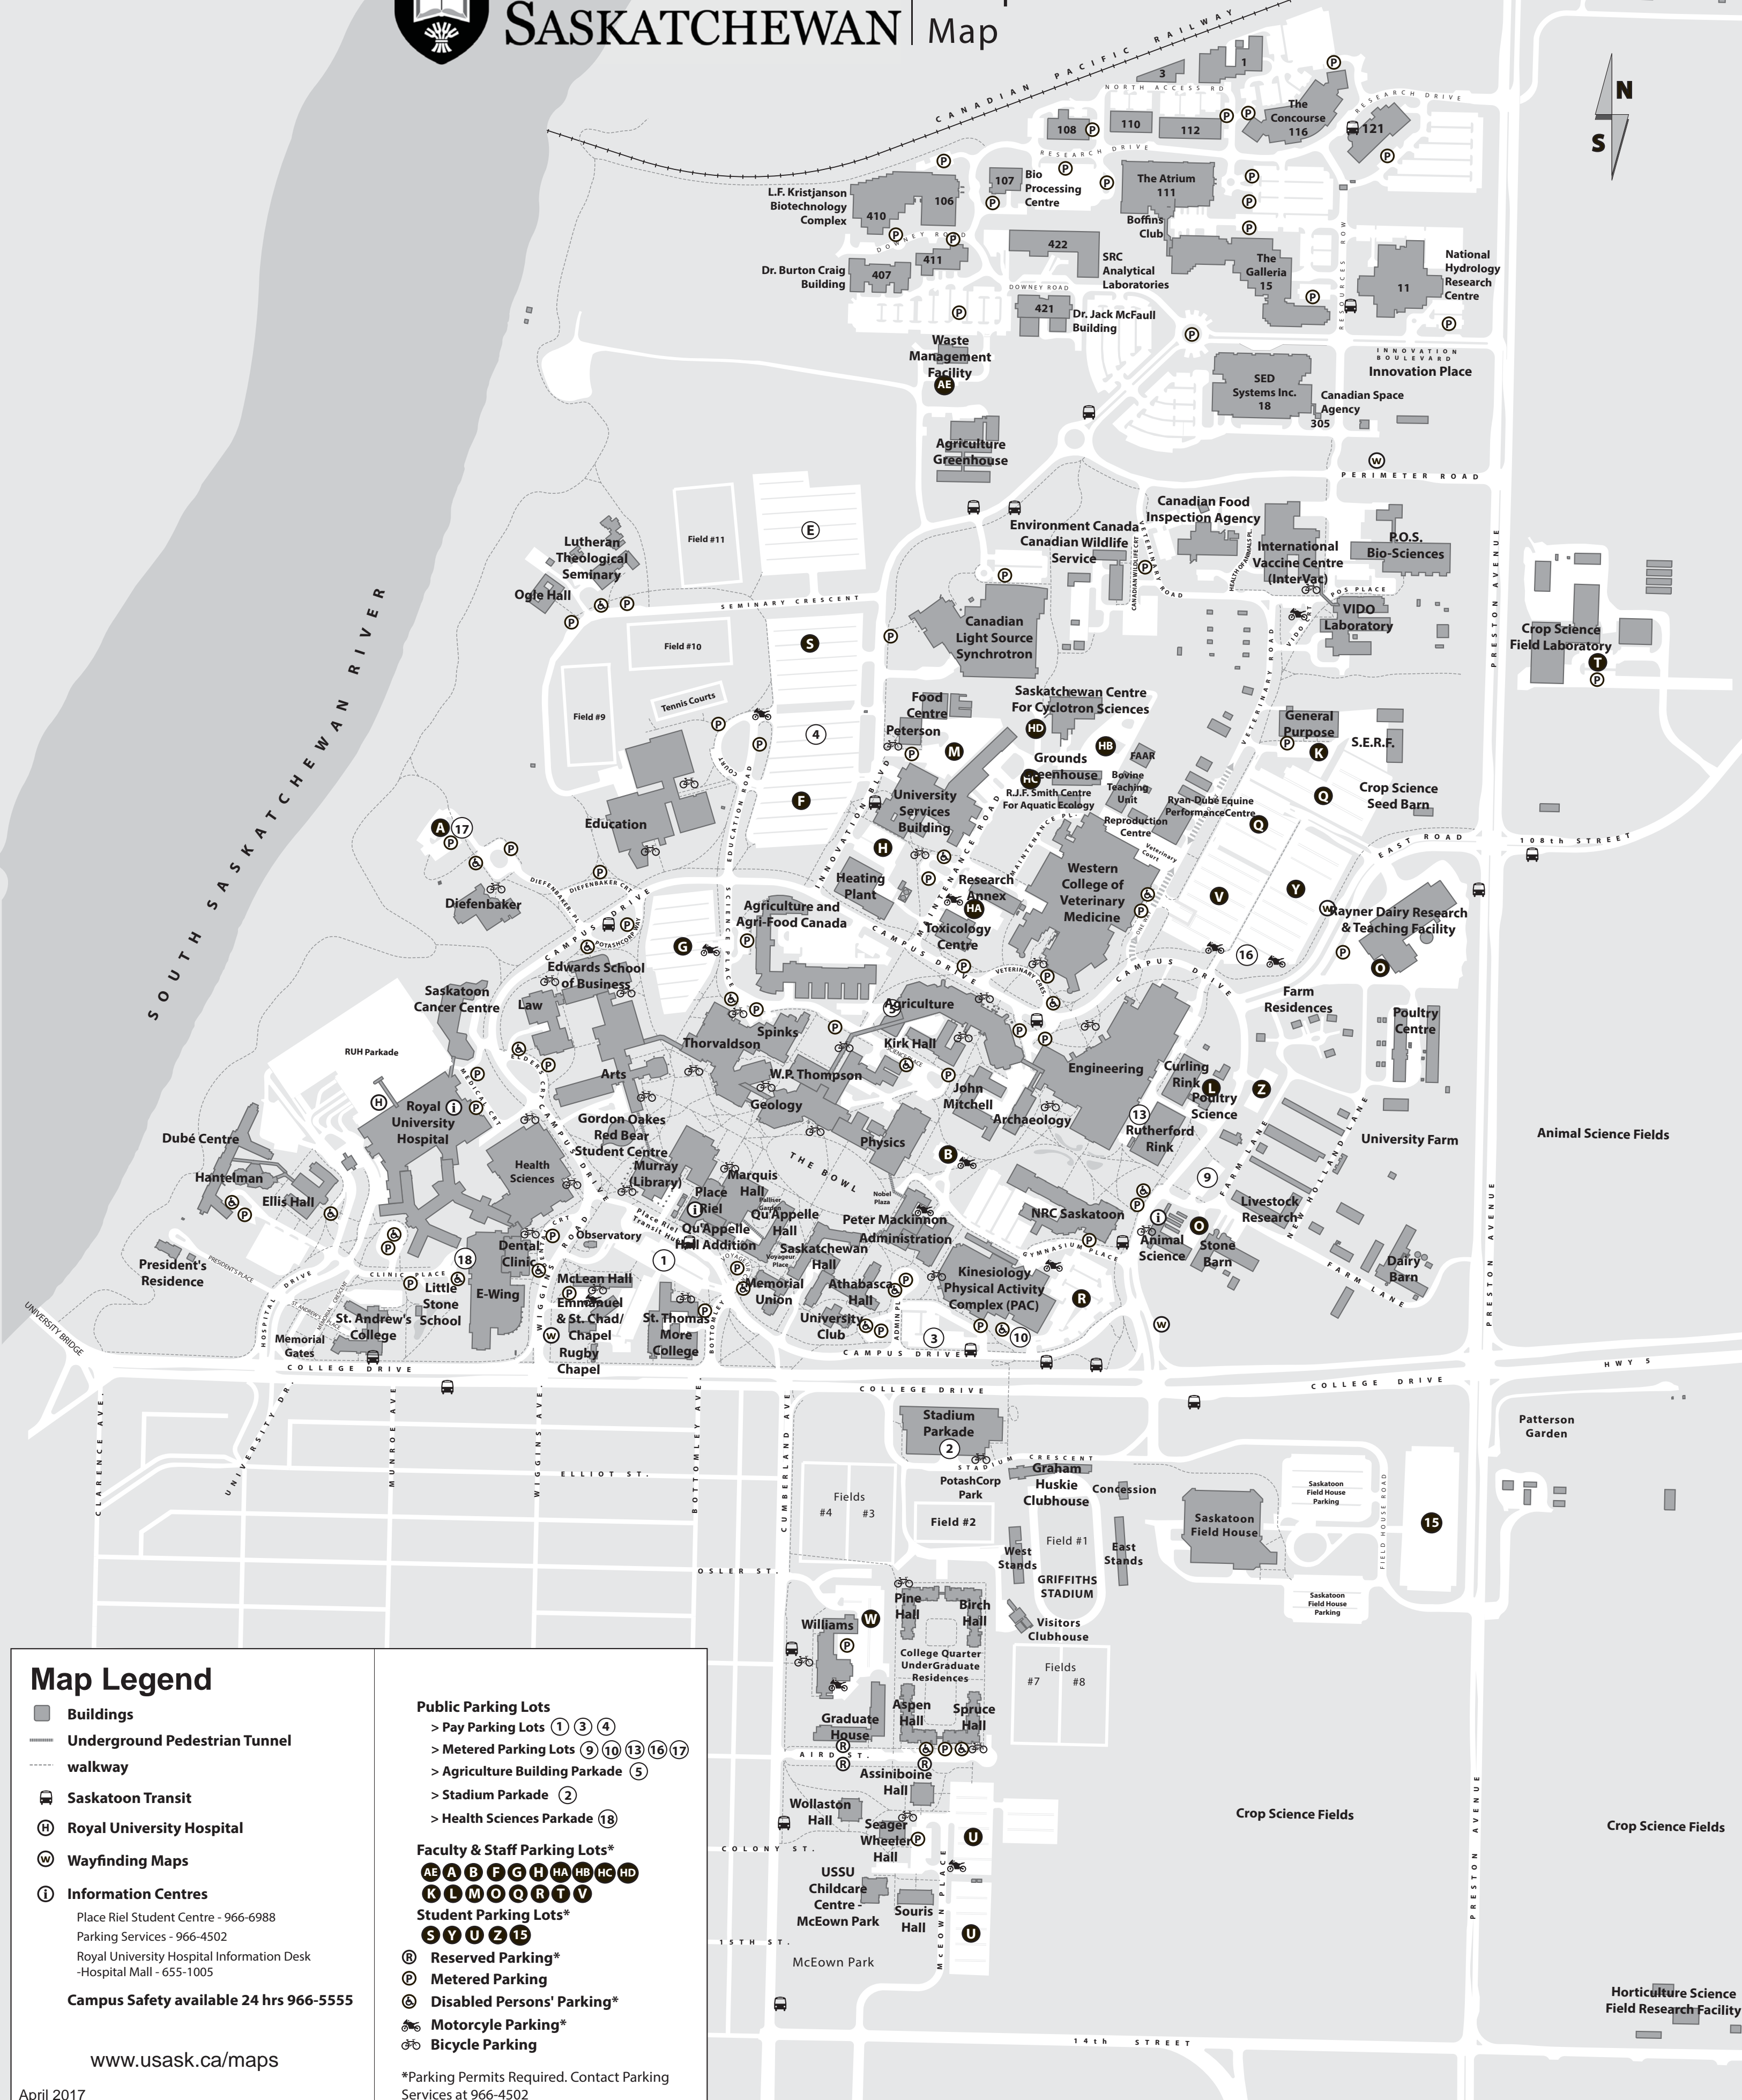

UNIVERSITY OF SASKATCHEWAN

Campus Map

Map Legend

- Buildings
- Underground Pedestrian Tunnel
- walkway
- Saskatoon Transit
- Royal University Hospital
- Wayfinding Maps
- Information Centres
Place Riel Student Centre - 966-6988
Parking Services - 966-4502
Royal University Hospital Information Desk
-Hospital Mall - 655-1005
- Campus Safety available 24 hrs 966-5555**

- Public Parking Lots**
- > Pay Parking Lots ① ③ ④
- > Metered Parking Lots ⑨ ⑩ ⑬ ⑭ ⑰ ⑱
- > Agriculture Building Parkade ⑤
- > Stadium Parkade ②
- > Health Sciences Parkade ⑱
- Faculty & Staff Parking Lots***
- AE AB F G H HA HB HC HD**
- K L M O Q R T V**
- Student Parking Lots***
- S Y U Z 15**
- Reserved Parking***
- Metered Persons' Parking***
- Disabled Persons' Parking***
- Motorcycle Parking***
- Bicycle Parking**

*Parking Permits Required. Contact Parking Services at 966-4502
Please refer to signs posted in all areas

www.usask.ca/maps