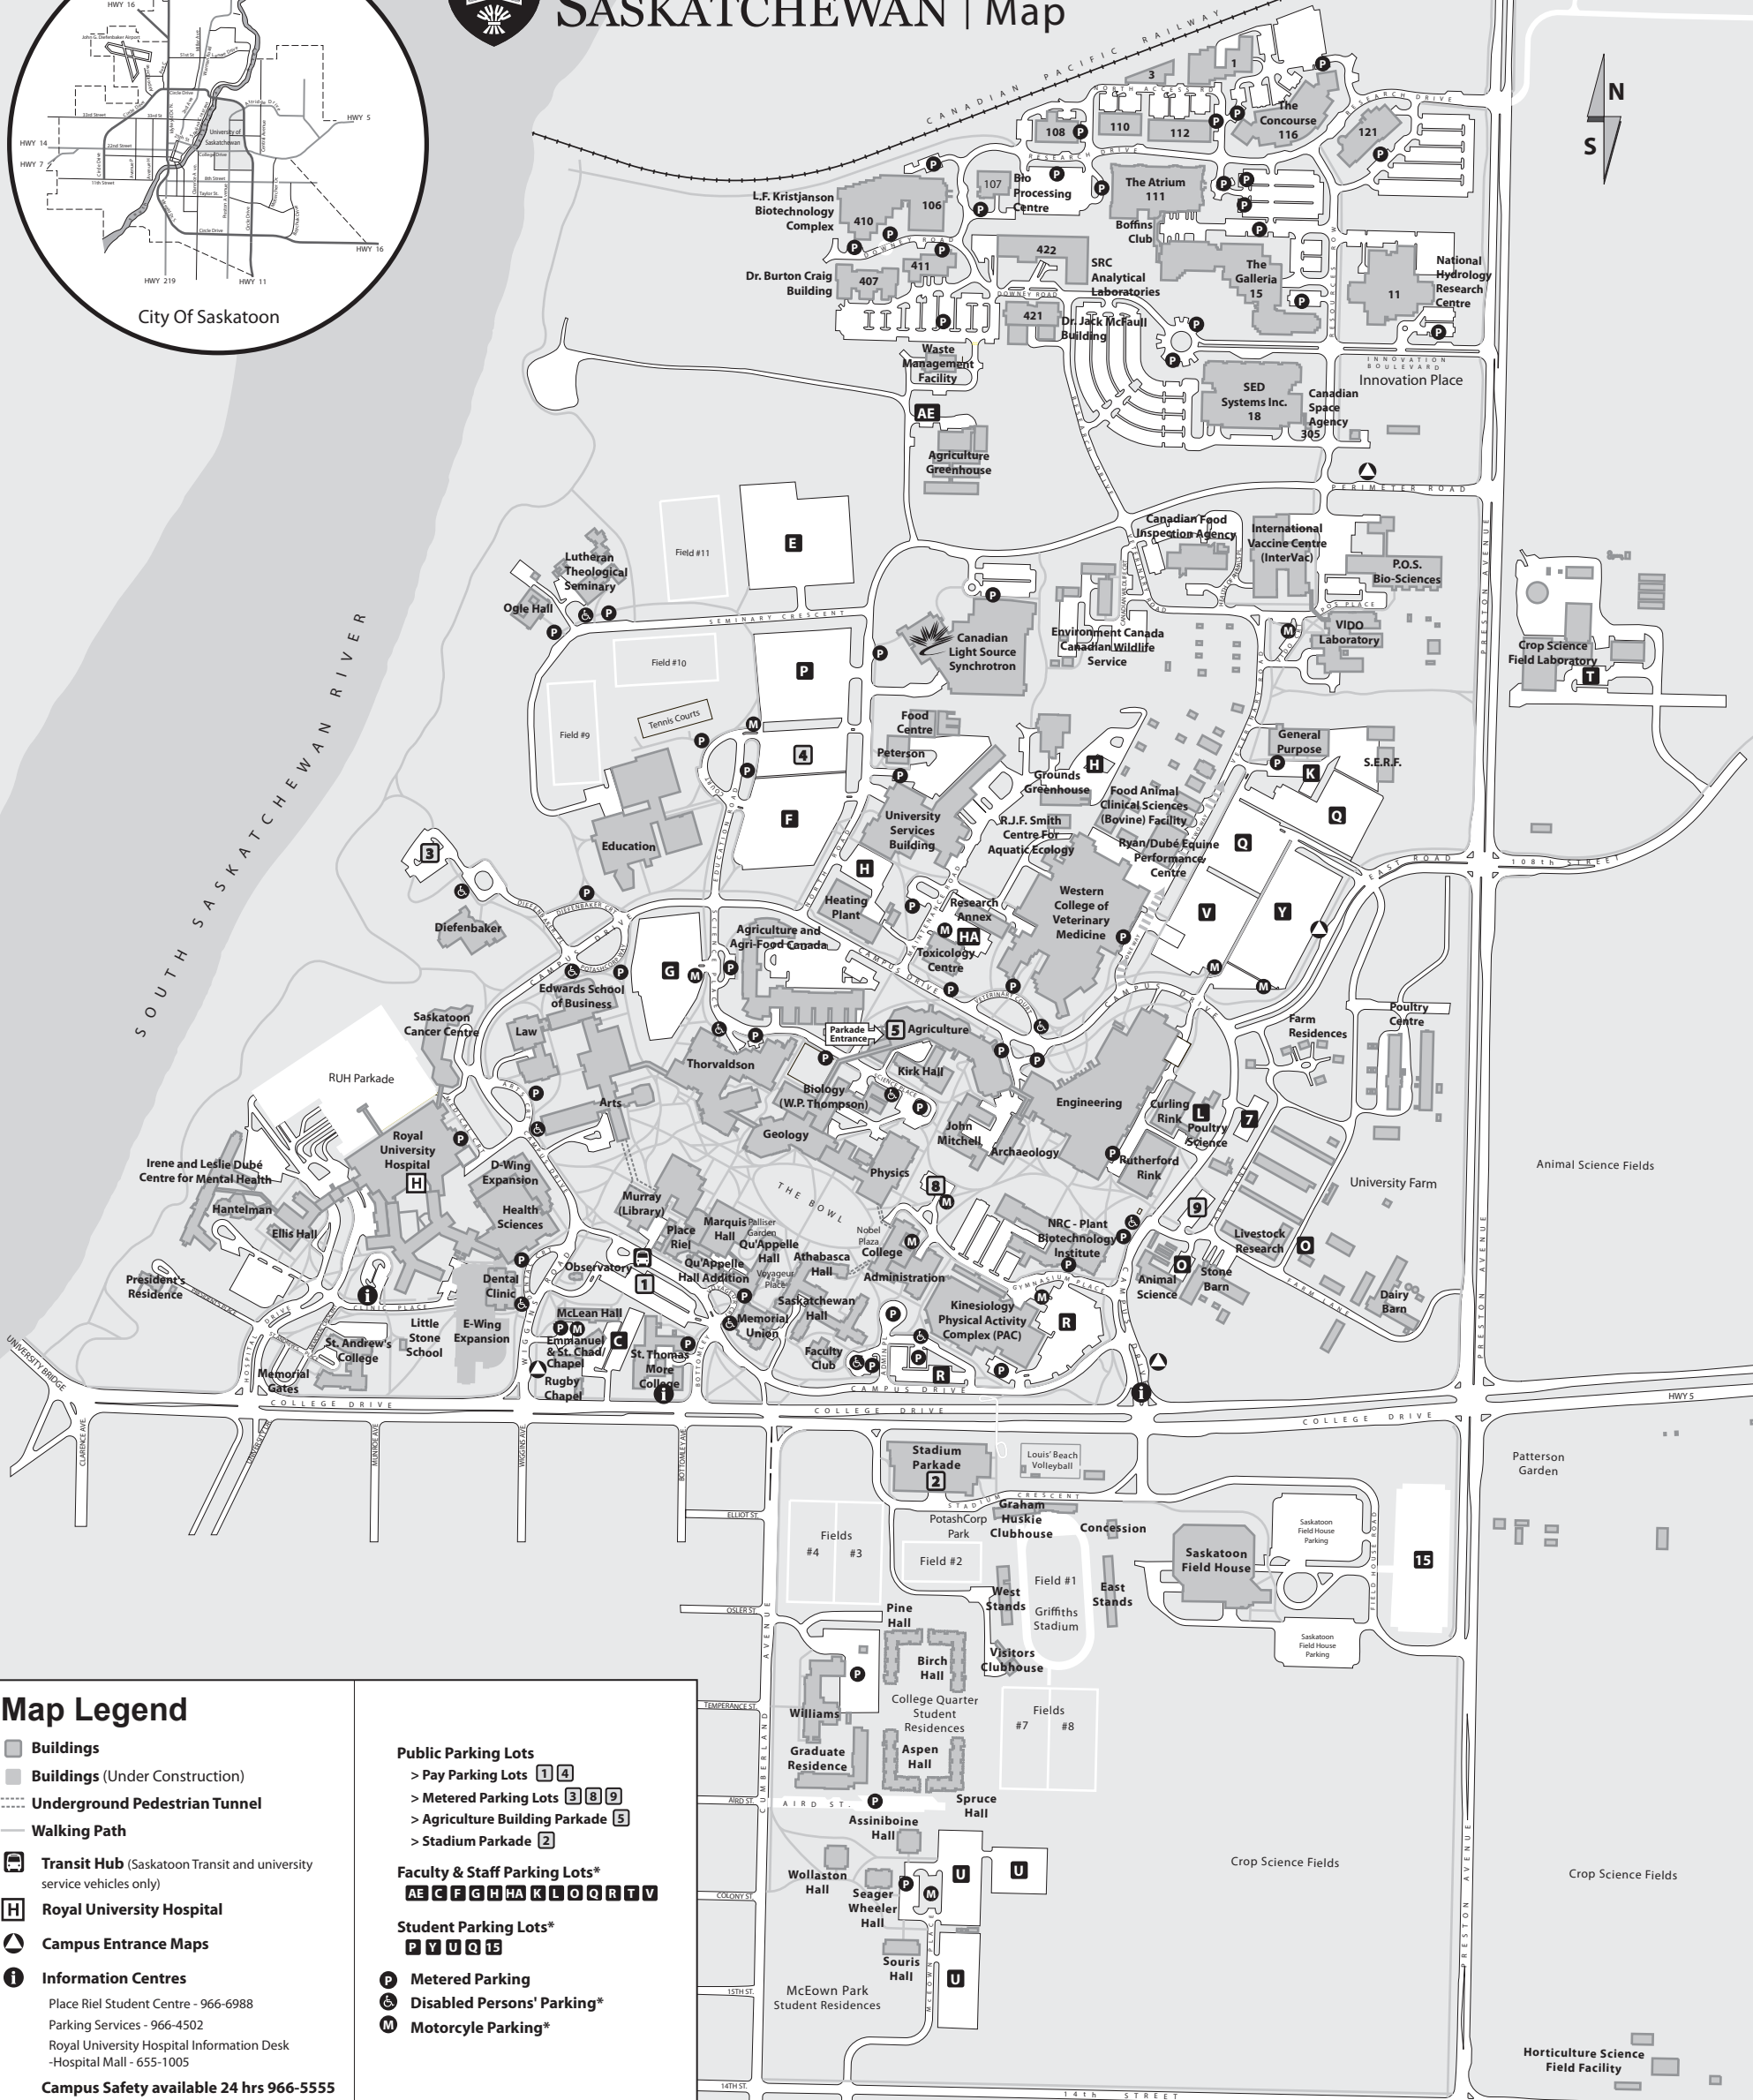

# UNIVERSITY OF SASKATCHEWAN | Campus Map

## Map Legend

- Buildings
- Buildings (Under Construction)
- Underground Pedestrian Tunnel
- Walking Path
- Transit Hub (Saskatoon Transit and university service vehicles only)
- Royal University Hospital
- Campus Entrance Maps
- Information Centres  
Place Riel Student Centre - 966-6988  
Parking Services - 966-4502  
Royal University Hospital Information Desk - Hospital Mall - 655-1005  
**Campus Safety available 24 hrs 966-5555**

- Public Parking Lots**
  - > Pay Parking Lots 1 4
  - > Metered Parking Lots 3 8 9
  - > Agriculture Building Parkade 5
  - > Stadium Parkade 2
- Faculty & Staff Parking Lots\***  
A E C F G H H A K L O Q R T V
- Student Parking Lots\***  
P Y U Q 15
- Metered Parking
- Disabled Persons' Parking\*
- Motorcycle Parking\*