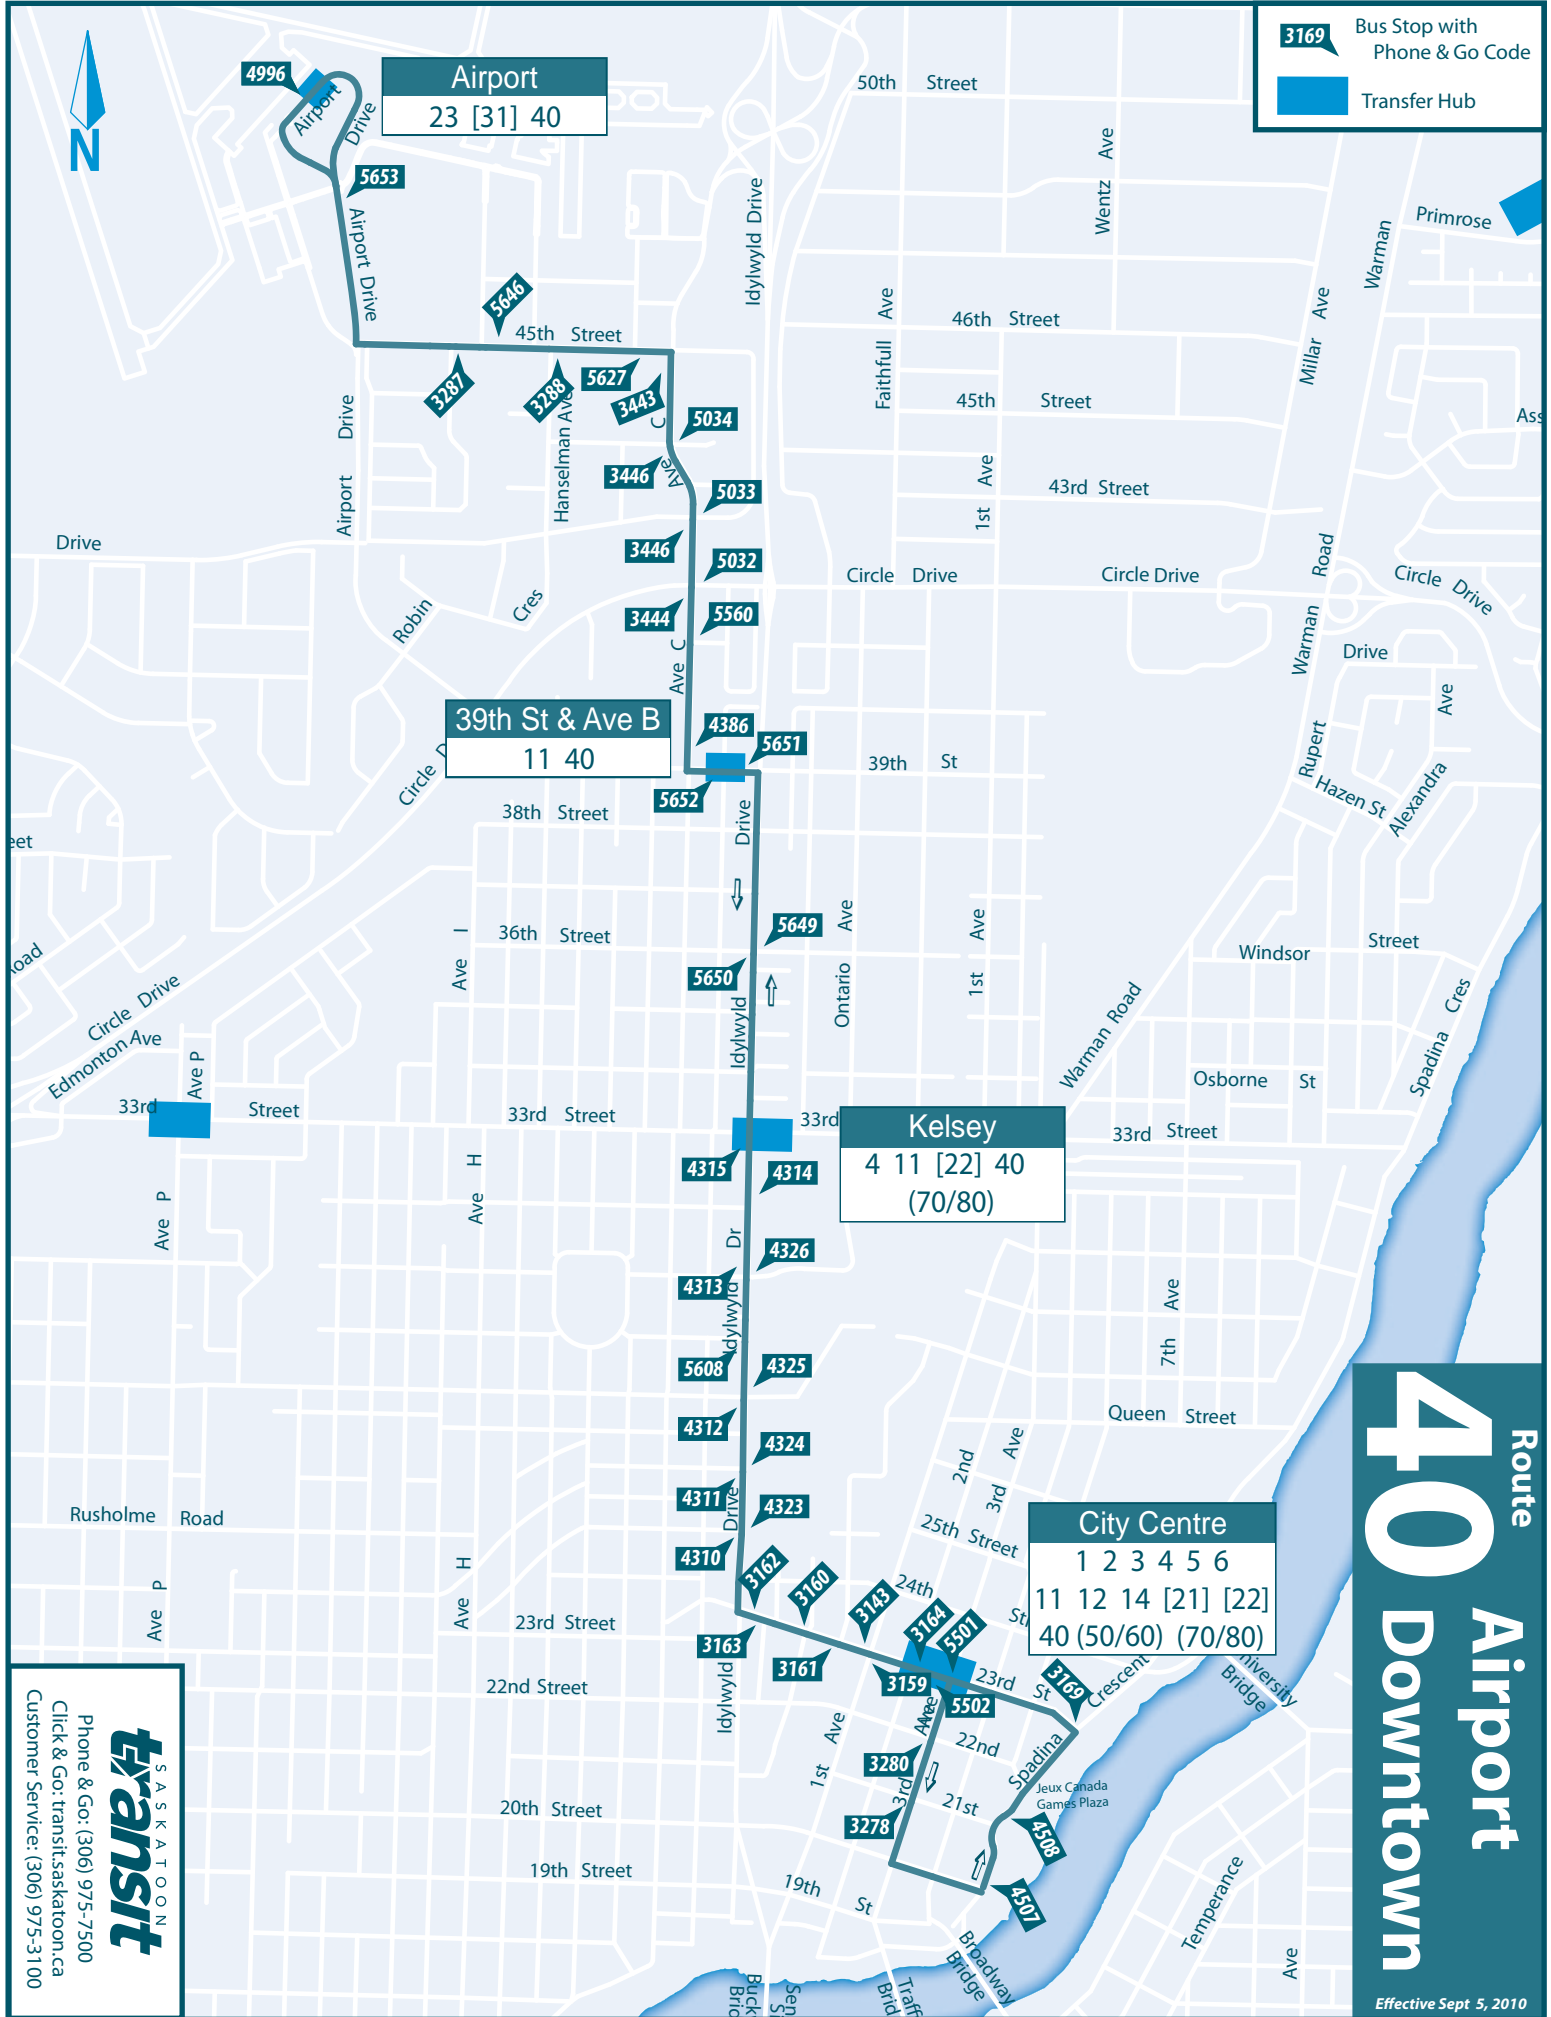

3169 Bus Stop with Phone & Go Code

Transfer Hub

Airport

23 [31] 40

39th St & Ave B

11 40

Kelsey

4 11 [22] 40
(70/80)

City Centre

1	2	3	4	5	6
11	12	14	[21]	[22]	
40	(50/60)	(70/80)			

Route **40** Airport Downtown

Effective Sept 5, 2010

SASKATOON
Transit

Phone & Go: (306) 975-7500
Click & Go: transit.saskatoon.ca
Customer Service: (306) 975-3100