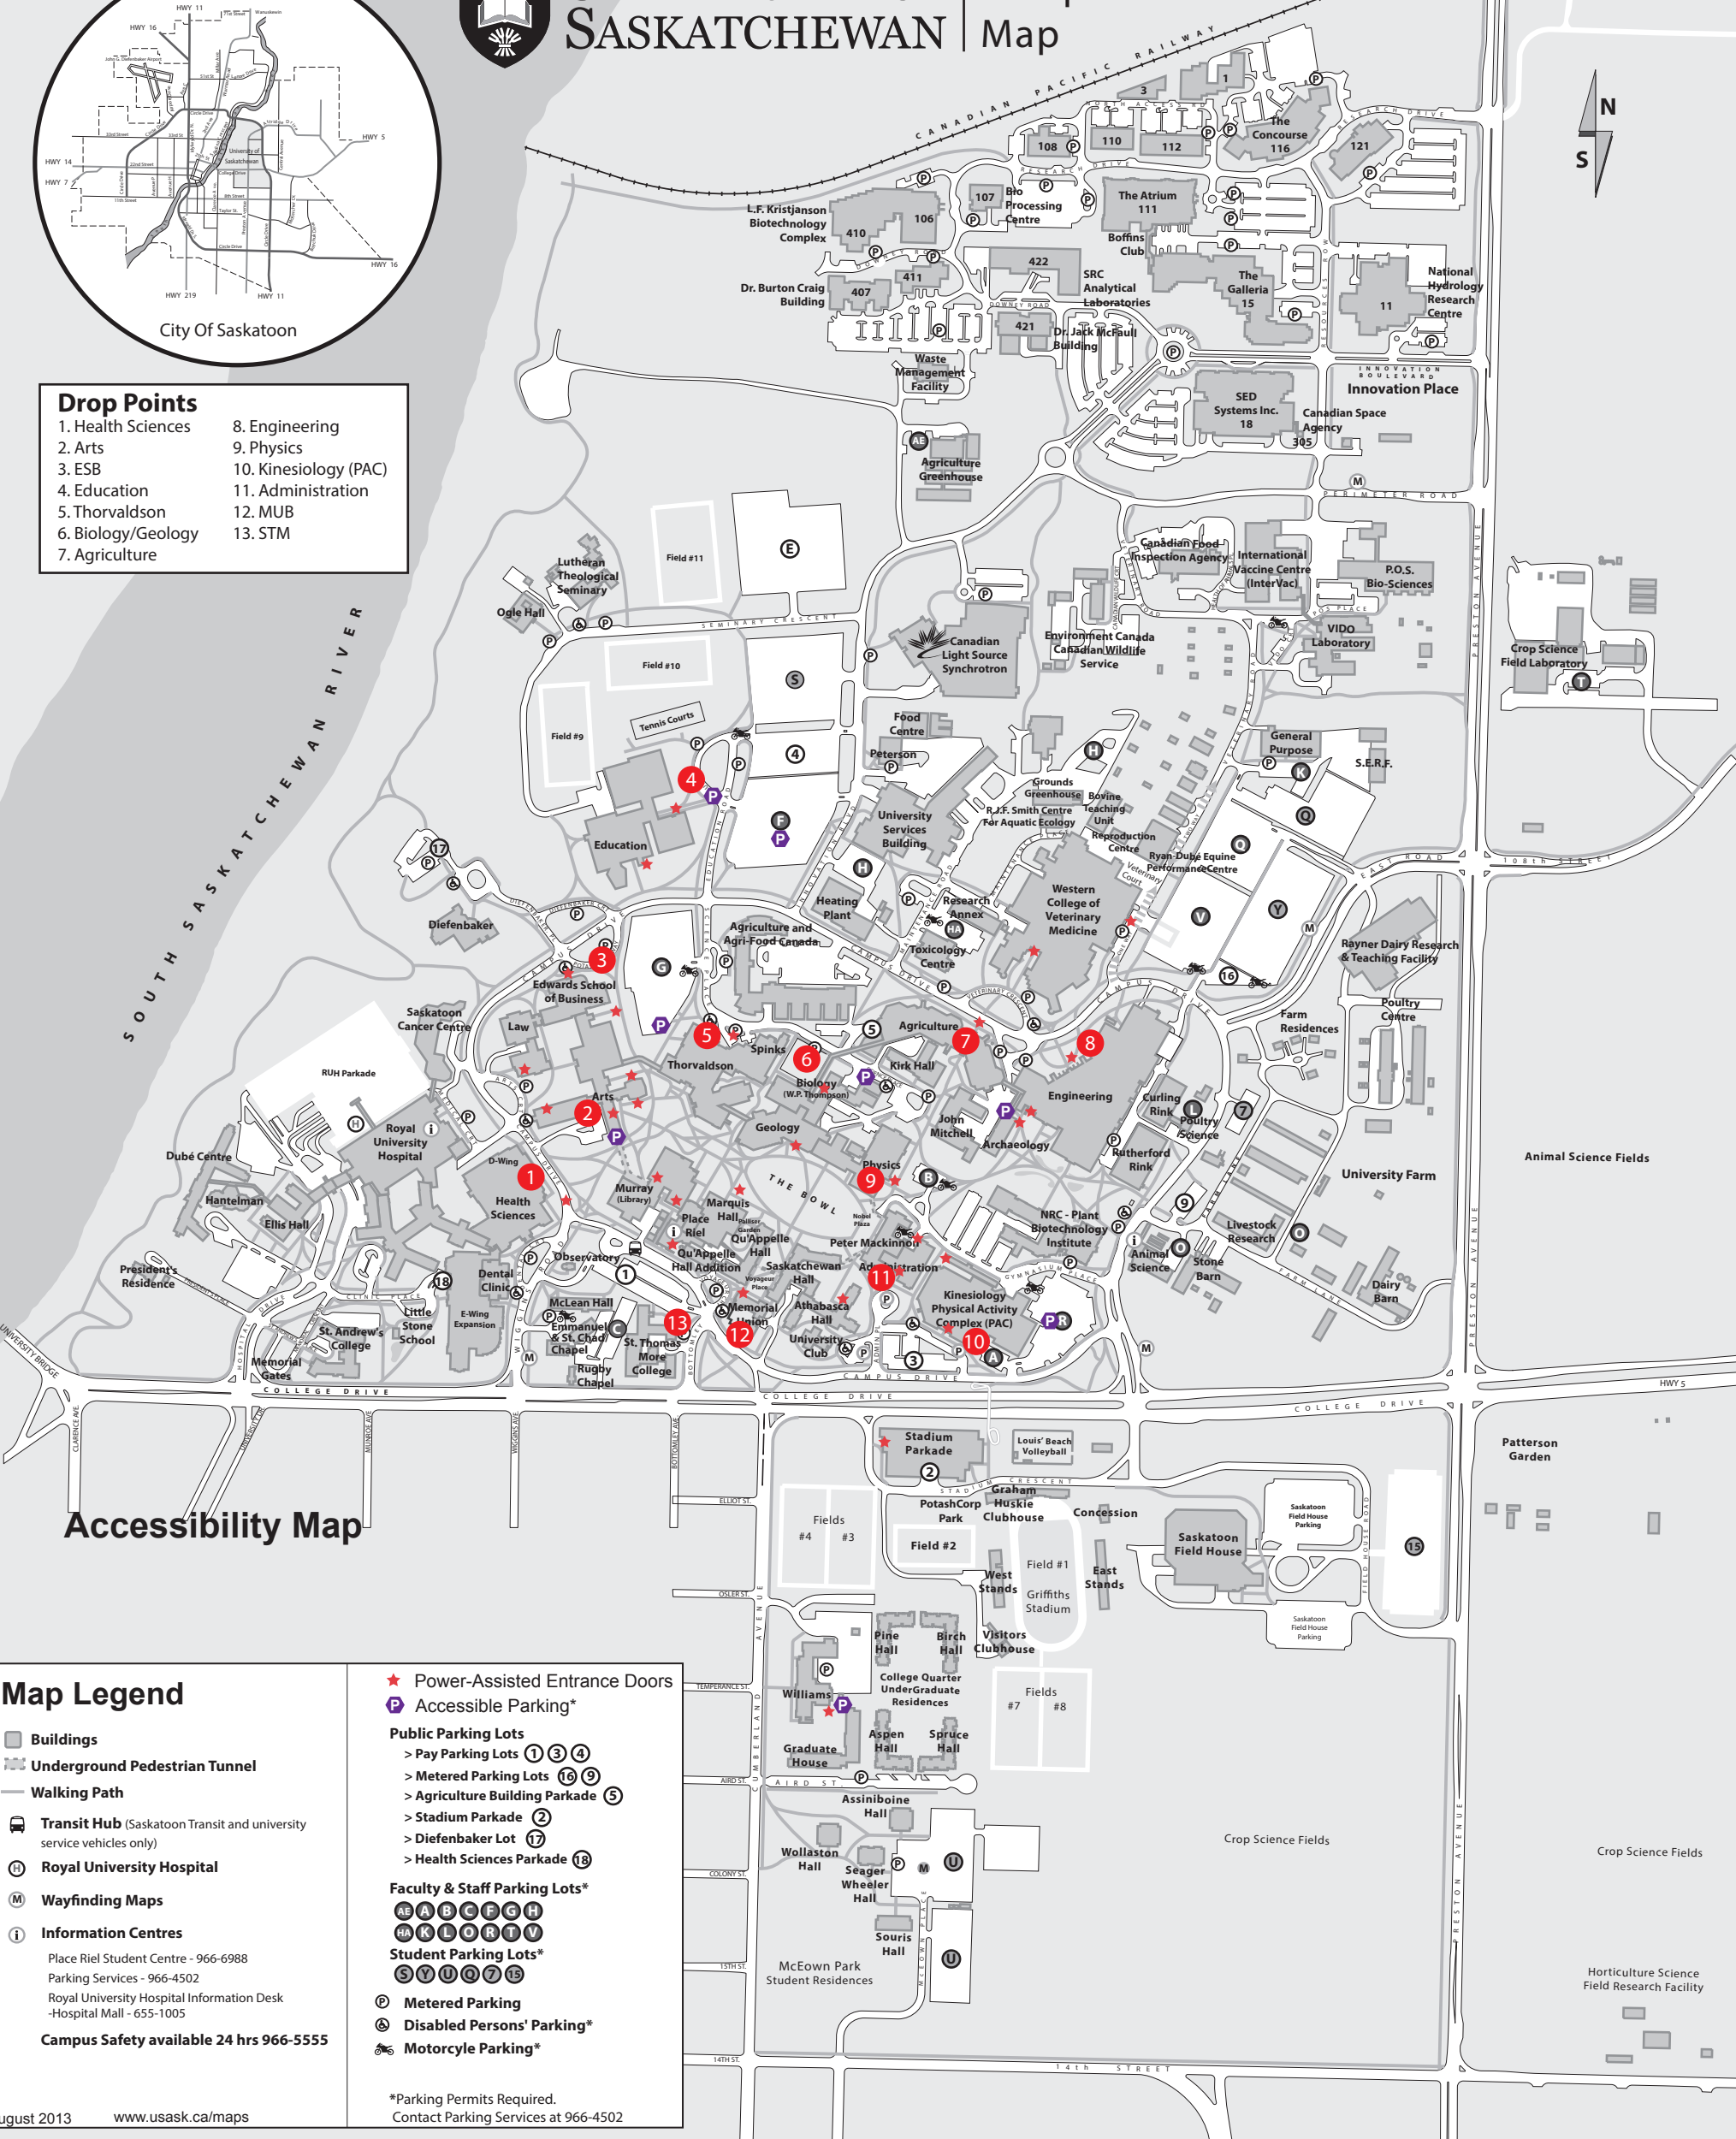

UNIVERSITY OF SASKATCHEWAN | Campus Map

- Drop Points**
- | | |
|--------------------|-----------------------|
| 1. Health Sciences | 8. Engineering |
| 2. Arts | 9. Physics |
| 3. ESB | 10. Kinesiology (PAC) |
| 4. Education | 11. Administration |
| 5. Thorvaldson | 12. MUB |
| 6. Biology/Geology | 13. STM |
| 7. Agriculture | |

Accessibility Map

Map Legend

- Buildings
- Underground Pedestrian Tunnel
- Walking Path
- Transit Hub (Saskatoon Transit and university service vehicles only)
- Royal University Hospital
- Wayfinding Maps
- Information Centres
 - Place Riel Student Centre - 966-6988
 - Parking Services - 966-4502
 - Royal University Hospital Information Desk - Hospital Mall - 655-1005
- Campus Safety available 24 hrs 966-5555**

- Power-Assisted Entrance Doors
- Accessible Parking*
- Public Parking Lots**
 - > Pay Parking Lots 1 3 4
 - > Metered Parking Lots 16 9
 - > Agriculture Building Parkade 5
 - > Stadium Parkade 2
 - > Diefenbaker Lot 17
 - > Health Sciences Parkade 18
- Faculty & Staff Parking Lots***
 - A B C F G H
 - K L O R T V
- Student Parking Lots***
 - S Y U Q 7 15
- Metered Parking
- Disabled Persons' Parking*
- Motorcycle Parking*

*Parking Permits Required. Contact Parking Services at 966-4502